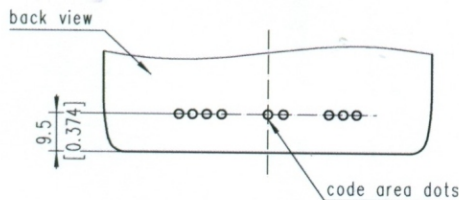

| | | | | | |
|-------------------|-------------------|---------------|----------------|------------------|----------------|
| FINISH NUMBER | 750ml | PRESSURE | NOT APPLICABLE | MOLD NO. | EF-5448 |
| CAPACITY | 25.35 fl ozs | THERMAL SHOCK | 42°C | PRODUCT NO. | 3907 |
| OVERFLOW CAPACITY | 770±10ml | TMPACT RESIST | 0.8 J | NAME OF PRODUCT: | 750ml Burgundy |
| WEIGHT | 26.04±0.34 fl ozs | DESIGNER | 2011 | | |
| NORM | 395±25g | APPROVER | 2011 | | |
| | 13.93±0.88 ozs | | | | |
| | BB/10018-2000 | | | | |

A2012
750 ml Burgundy
Lightweight
Antique Green
Cork Finish, PU
Weight: 400 g
Height: 296 mm

WP BOTTLE SUPPLY
 DIVISION OF WP WAREHOUSING INC.
 Head Office: 905-704-1708
 Toll Free: 1-855-704-1708
 Fax: 905-688-9956
www.wpbottlesupply.com